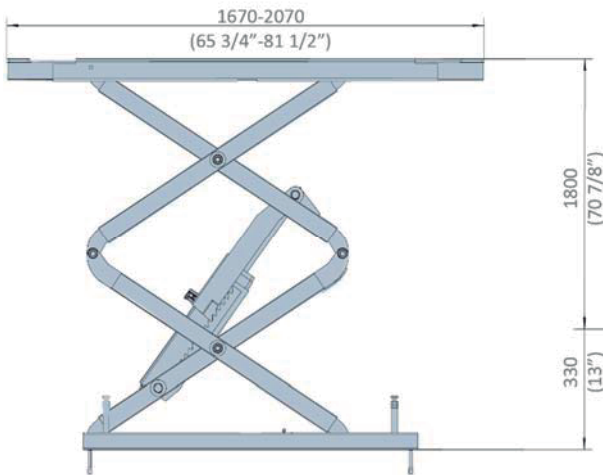

TK-1504 8000LBS

- Manual leveling(Automatic Leveling System or electrical leveling available)
- 3500kg (7700lbs.)lifting capacity
- In-ground installation
- Platform extension
- 1800 mm (70 7/8")lifting height above ground
- Pneumatic safety locking system

Details Display

Cylinder supporting base

High quality ball valve

Pneumatic release

Options

SUV adapter for scissor lift

Rubber pad

75mm 430020080

70mm 420190150

Overall Size

Standard single side platform extension

Optional double side platform extension