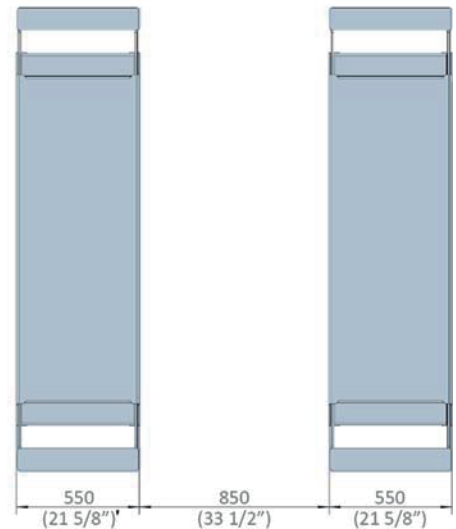

TK-1504 8000LBS

- Manual leveling(Automatic Leveling System or electrical leveling available)
- 3500kg (7700lbs.)lifting capacity
- In-ground installation
- Platform extension
- 1800 mm (70 7/8")lifting height above ground
- Pneumatic safety locking system

TK-1504 3.5T Full Rise Scissor Lift

Lead Time:	Around 30-35 days after receiving prepayment
Payment Terms:	T/T 50% in Advance, balance against B/L copy
Standard Color:	Grey RAL7016, Orange RAL2004
Net/Gross Weight:	690/750Kg (1521/1653lbs.)
Quantity of 20/40' container:	20/34 Units
Dimension:	Platform: 1650x630x380mm x 2 (64.9x23.8x14.9") Power Unit:510x580x1020mm(20x22.8x40.2")

Details Display

Cylinder supporting base

High quality ball valve

Pneumatic release

Options

SUV adapter for scissor lift

Rubber pad

75mm 430020080

70mm 420190150

Overall Size

Standard single side platform extension

Optional double side platform extension