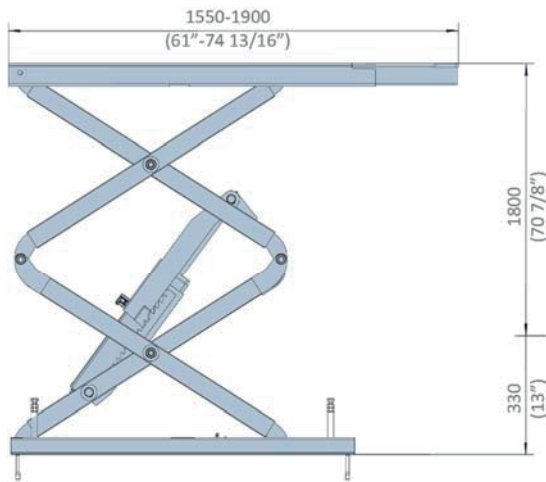

TK-1504 8000LBS

- Manual leveling(Automatic Leveling System or electrical leveling available)
- 3500kg (7700lbs.)lifting capacity
- In-ground installation
- Platform extension
- 1800 mm (70 7/8")lifting height above ground
- Pneumatic safety locking system

Details Display

Cylinder supporting base

High quality ball valve

Pneumatic release

Options

SUV adapter for scissor lift

Rubber pad

75mm 430020080

70mm 420190150

Overall Size

Standard single side platform extension

Optional double side platform extension