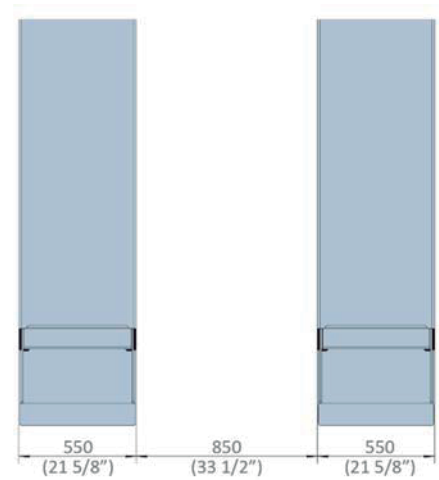

TK-1504 8000LBS

- Manual leveling(Automatic Leveling System or electrical leveling available)
- 3500kg (7700lbs.)lifting capacity
- In-ground installation
- Platform extension
- 1800 mm (70 7/8")lifting height above ground
- Pneumatic safety locking system

TK-1504 3.5T Full Rise Scissor Lift

Lead Time:	Around 30-35 days after receiving prepayment
Payment Terms:	T/T 50% in Advance, balance against B/L copy
Standard Color:	Grey RAL7016, Orange RAL2004
Net/Gross Weight:	690/750Kg (1521/1653lbs.)
Quantity of 20/40' container:	20/34 Units
Dimension:	Platform: 1650x630x380mm x 2 (64.9x23.8x14.9") Power Unit:510x580x1020mm(20x22.8x40.2")

Details Display

Cylinder supporting base

High quality ball valve

Pneumatic release

Options

SUV adapter for scissor lift

Rubber pad

75mm 430020080

70mm 420190150

Overall Size

Standard single side platform extension

Optional double side platform extension